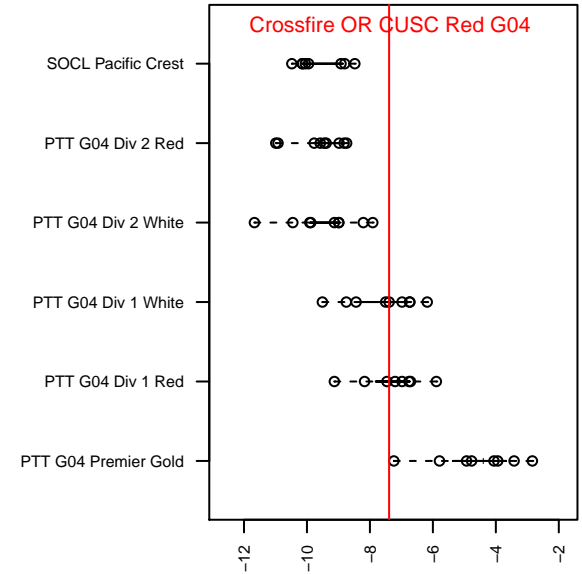

**attack and defense rating
relative to others at age
and all opponents in last 13 months**