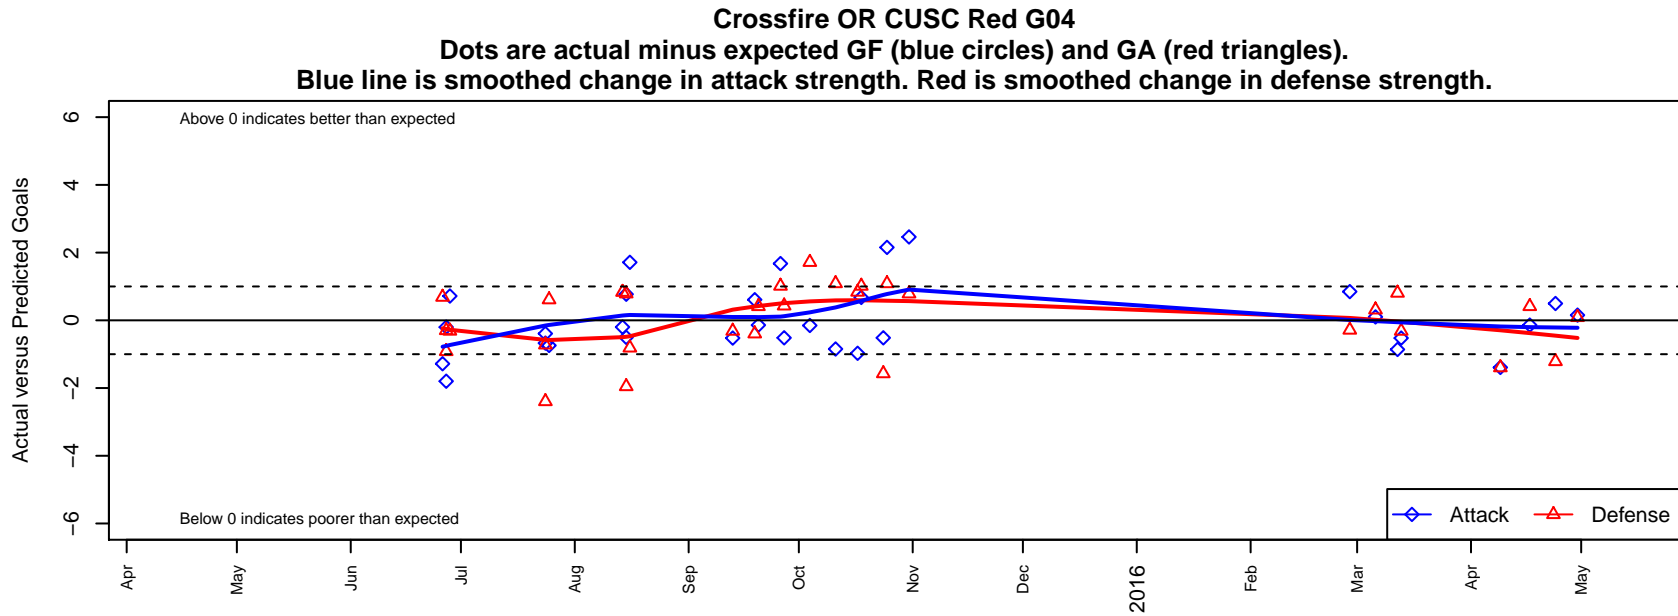

**attack and defense variance (black dot)
relative to other teams
and top 10 in region**

**attack and defense rating
relative to others at age
and all opponents in last 13 months**

Crossfire OR CUSC Red G04

Crossfire Oregon
Clackamas, OR
G04 total strength=383
attack=0.28 defense=0.2
fall league = PTT G04 Div 1 White
spr league = Spr OYS G04 Div 1 White
notes= Sale 2015

alt names used:
CROSSFIRE OR CUSC CUSC RED 04 (OR)
CUSC G04 Red
CUSC G04 Red
CUSC 04G Red
CUSC 04G Red Sale

Venues played:
2015 Capital Cup GU11 Bronze
2015 Oswego Nike Cup Silver U11
2015 Mt Hood Challenge U11
2015 PTT G04 Division 1 White
2015 Spr OYS G04 Division 1 White